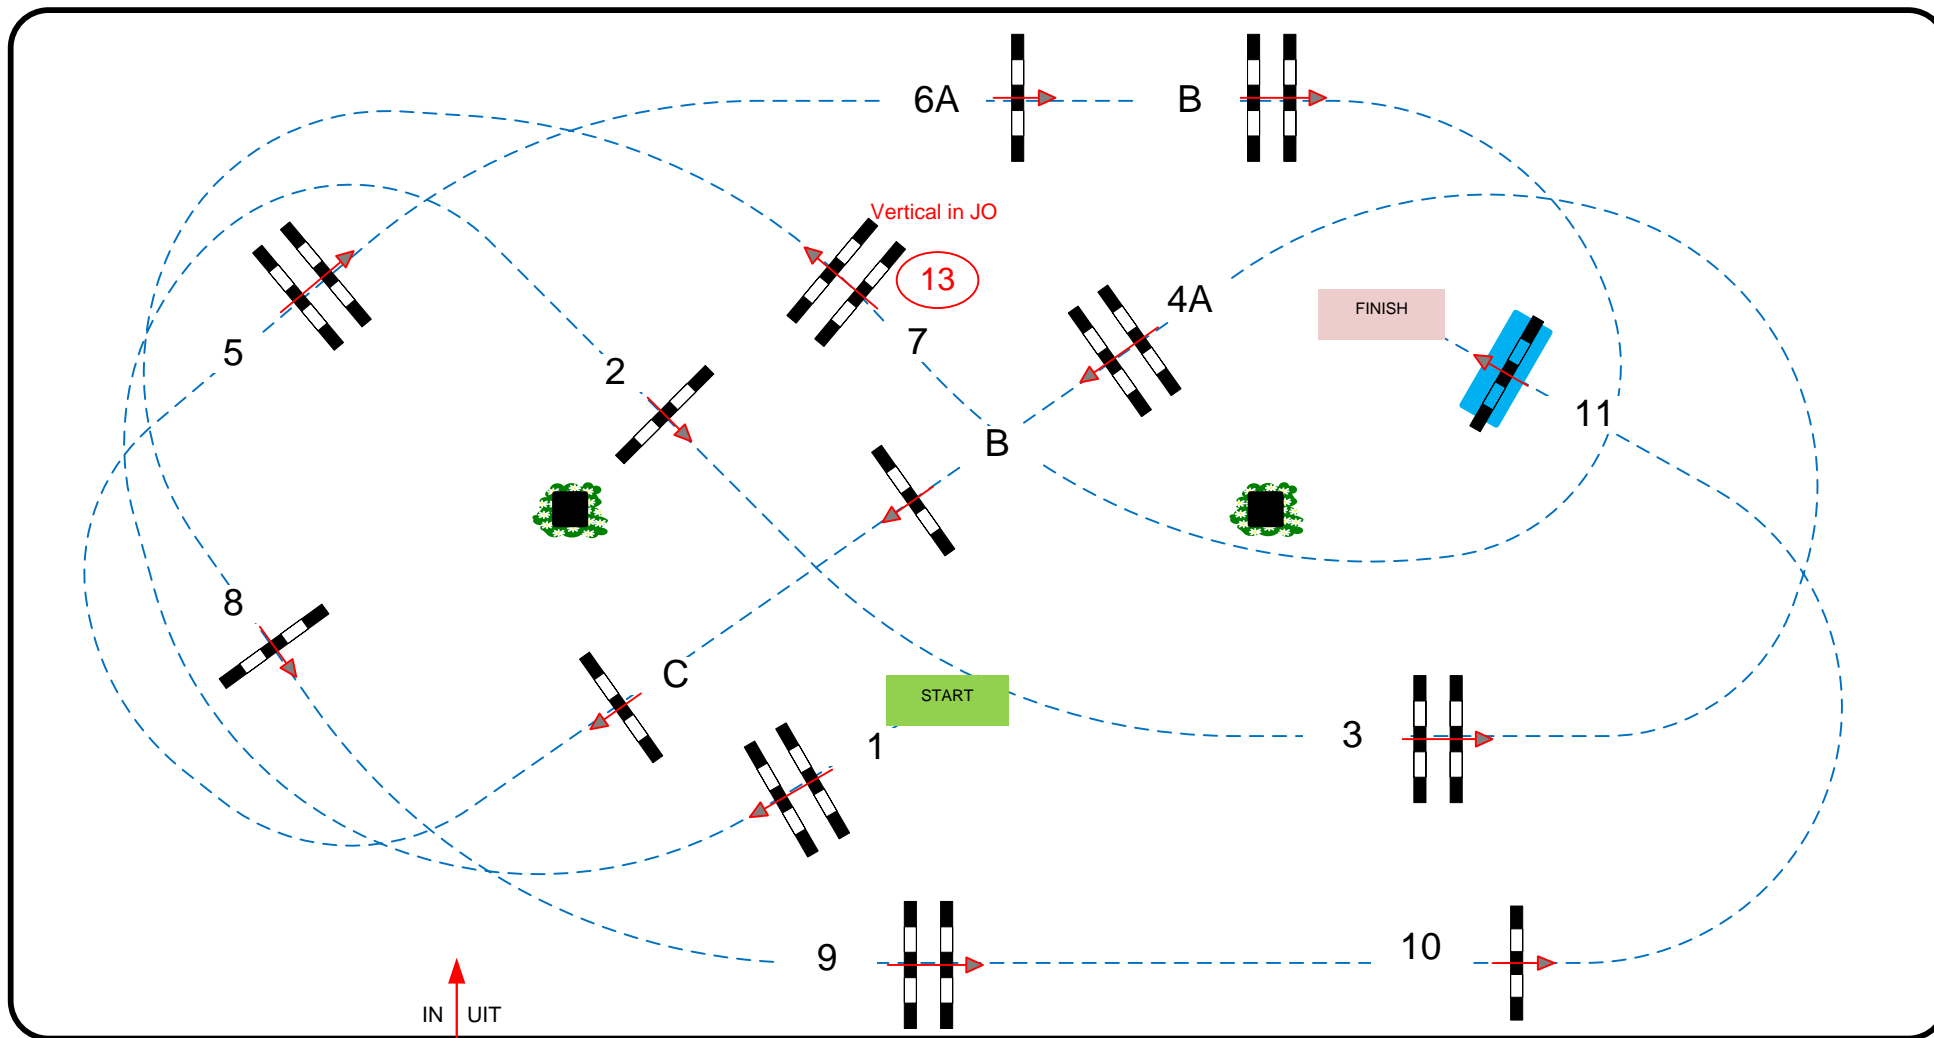

Obstacles: 11

Jump off: **2 - 3 - 4A - 6AB - 13 - 9**

Length: 410 m

Efforts: 14

Length: 240 m

FEI RG / Art. 238.2.2

Time allowed: 71 sec

Time allowed: 42 sec

Height: 1,35 m

Time limit: 142 sec

Time limit: 84 sec

JURY

Course Design Team  
Henk Linders  
Marco de Jong  
Martin Jansman