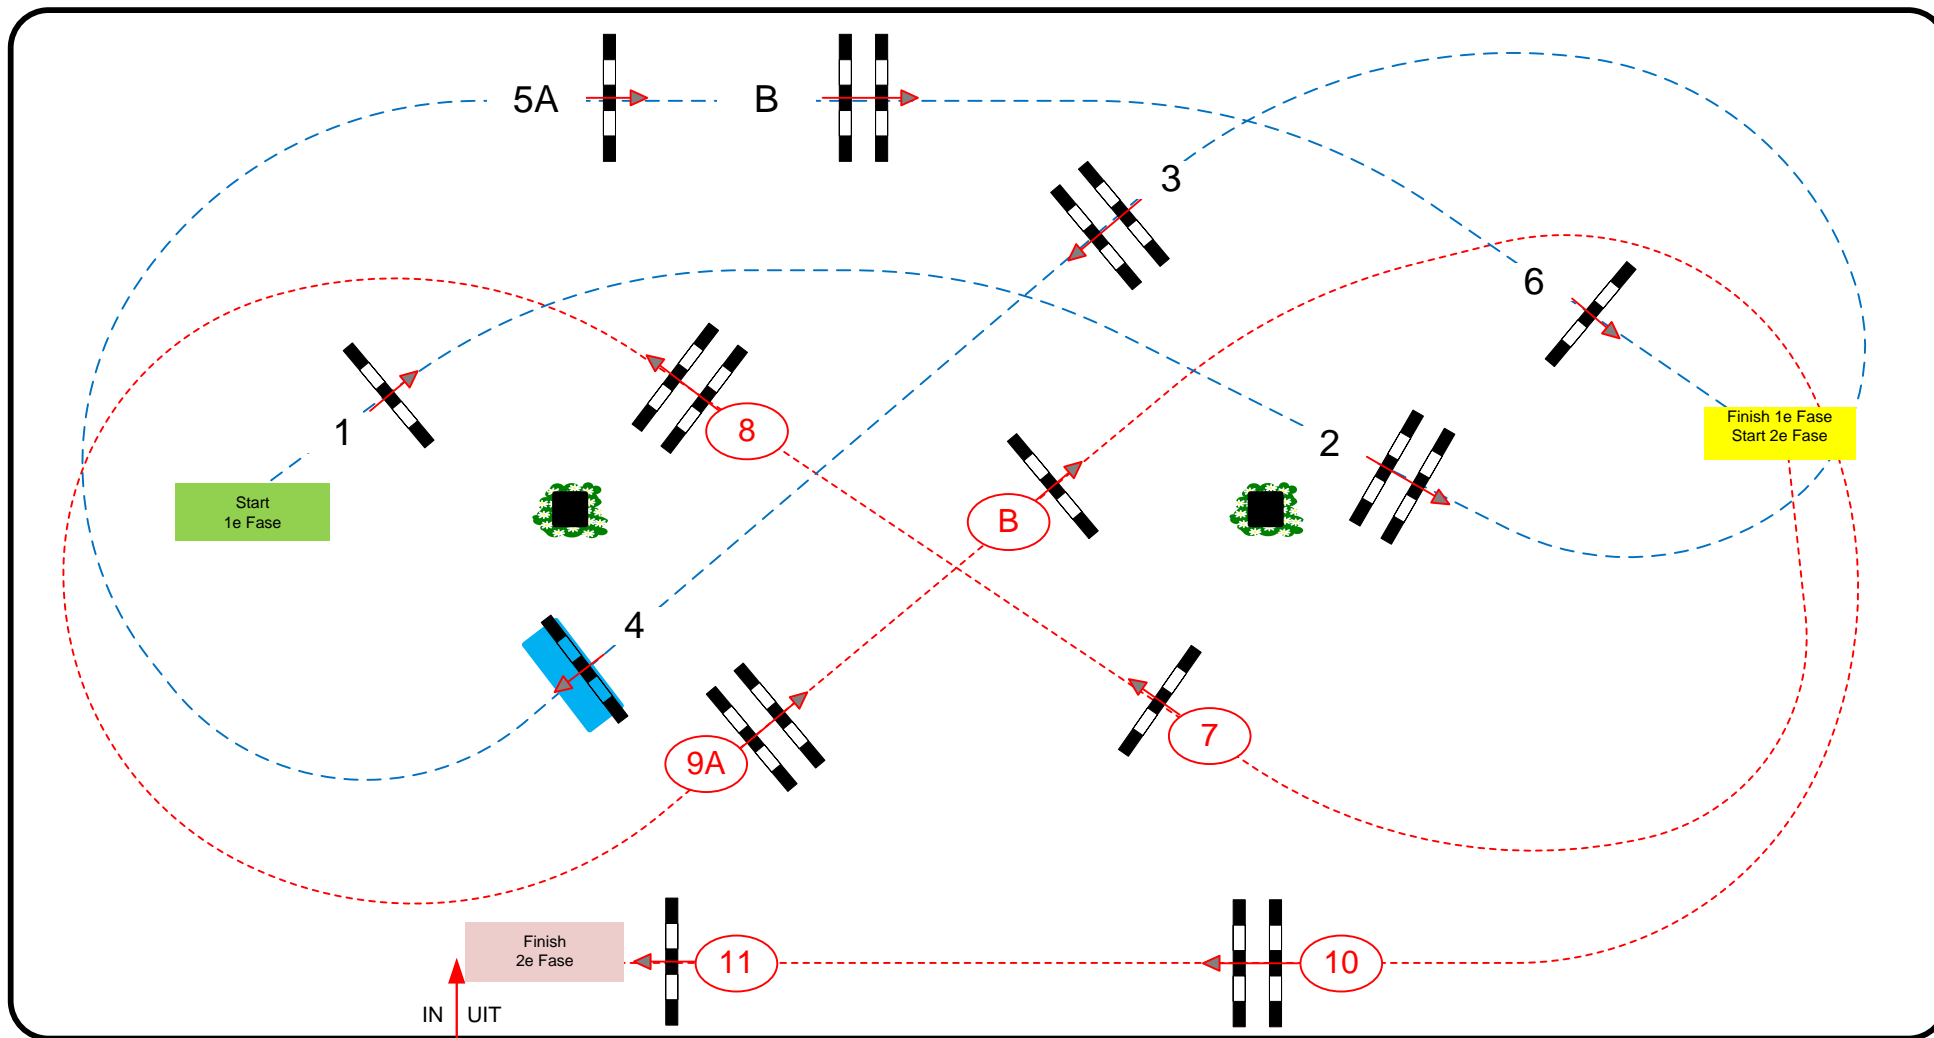

2nd Phase: **7 - 11**

Length: 220 m

Efforts: 7

Length: 220 m

FEI RG / Art. 274.2.5

Time allowed: 38 sec

Time allowed: 38 sec

Height: 1,15 m

Time limit: 76 sec

Time limit: 76 sec

Course Design  
 Team  
 Henk Linders  
 Marco de Jong  
 Martin Jansman